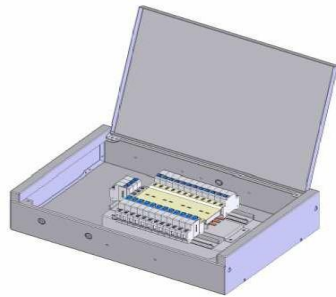

Ups Energy Systems

EasyBoard

Dimensions mm			Model No EB	Price (Euro)
Pole	Ways	WxHxD	Sheet Steel	
3 Pole EasyBoard				
3 Pole	4	430x650x145	EB 304000	46,00 €
3 Pole	6	430x650x145	EB 306000	48,00 €
3 Pole	8	430x650x145	EB 308000	50,00 €
3 Pole	12	430x650x145	EB 312000	59,00 €
3 Pole	16	430x650x145	EB 316000	65,00 €
3 Pole	20	430x650x145	EB 320000	85,00 €
3 Pole	24	430x650x145	EB 324000	92,50 €