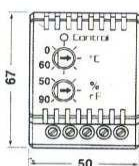

Climate Control Systems

ascold Rack Climate Systems

Cooling Fluid	Capacity (Watt)	Evap/Kond. Temperature	Model No Ral 7035	Price (Euro)
R 134a	534	+7.2/+54.5 C	TPSS/0534-PY	1.096,00 €
R 134a	635	+7.2/+54.5 C	TPSS/0635-PY	1.112,00 €
R 134a	777	+7.2/+54.5 C	TPSS/0777-PY	1.120,00 €
R 134a	1026	+7.2/+54.5 C	TPSS/1026-PY	1.250,00 €
R 134a	1396	+7.2/+54.5 C	TPSS/1396-PY	1.274,00 €
R 134a	1569	+7.2/+54.5 C	TPSS/1569-PY	1.588,00 €
R 134a	2295	+7.2/+54.5 C	TPSS/2295-PY	1.640,00 €
R 134a	3026	+7.2/+54.5 C	TPSS/3026-PY	1.676,00 €
Fan Velocity Control Unit			TFHKU-001	142,00 €
Manometer			TM-001	46,00 €

Heaters

Dimension L in mm	Heating Power T_{amb}=20°C	Max.Current	Model No	Price (Euro)
65	15 W	Approx. 1,5 A	THG 14000	44,83 €
65	30 W	Approx. 3,0 A	THG 14001	49,17 €
65	45 W	Approx. 3,5 A	THG 14003	53,51 €
140	60 W	Approx. 2,5 A	THG 14005	71,57 €
140	75 W	Approx. 4,0 A	THG 14006	75,69 €
140	100 W	Approx. 4,5 A	THG 14007	79,31 €
220	150 W	Approx. 9,0 A	THG 14008	103,65 €

100 W. Heater	TPR 10001	32,00 €

Mechanical Thermostat

Dimensions mm	Temperature Range	Operating Voltage	Model No	Price (Euro)
67x50x38	+5...+60°C	230-250 V.AC.	TFZK 011	34,64 €

Mechanical Hygrometer

Dimensions mm	Range	Operating Voltage	Model No	Price (Euro)
67x50x38	35-95% rF	230-250 V.AC.	TMFR01220	74,69 €

Elektronik Hygrotherm

Dimensions mm	Range	Operating Voltage	Model No	Price (Euro)
67x50x38	0 - 60°C 50-90% rF	230-250 V.AC.	TETF01203	187,83 €