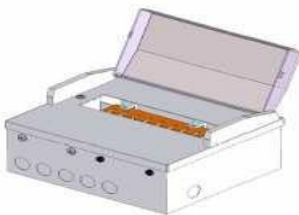

Ups Energy Systems

EasyBoard

Dimensions mm			Model No EB	Price (Euro)
Pole	Ways	WxHxD	Sheet Steel	
3 Pole EasyBoard				
3 Pole	4	430x650x145	EB 304000	46,00 €
3 Pole	6	430x650x145	EB 306000	48,00 €
3 Pole	8	430x650x145	EB 308000	50,00 €
3 Pole	12	430x650x145	EB 312000	59,00 €
3 Pole	16	430x650x145	EB 316000	65,00 €
3 Pole	20	430x650x145	EB 320000	85,00 €
3 Pole	24	430x650x145	EB 324000	92,50 €