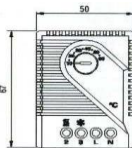

Climate Control Systems

ascold Rack Climate Systems

Cooling Fluid	Capacity (Watt)	Evap/Kond. Temperature	Model No Ral 7035	Price (Euro)
R 134a	534	+7.2/+54.5 C	TPSS/0534-PY	1.096,00 €
R 134a	635	+7.2/+54.5 C	TPSS/0635-PY	1.112,00 €
R 134a	777	+7.2/+54.5 C	TPSS/0777-PY	1.120,00 €
R 134a	1026	+7.2/+54.5 C	TPSS/1026-PY	1.250,00 €
R 134a	1396	+7.2/+54.5 C	TPSS/1396-PY	1.274,00 €
R 134a	1569	+7.2/+54.5 C	TPSS/1569-PY	1.588,00 €
R 134a	2295	+7.2/+54.5 C	TPSS/2295-PY	1.640,00 €
R 134a	3026	+7.2/+54.5 C	TPSS/3026-PY	1.676,00 €
Fan Velocity Control Unit			TFHKU-001	142,00 €
Manometer			TM-001	46,00 €

Heaters

Dimension L in mm	Heating Power T_{amb}=20°C	Max.Current	Model No	Price (Euro)
65	15 W	Approx. 1,5 A	THG 14000	44,83 €
65	30 W	Approx. 3,0 A	THG 14001	49,17 €
65	45 W	Approx. 3,5 A	THG 14003	53,51 €
140	60 W	Approx. 2,5 A	THG 14005	71,57 €
140	75 W	Approx. 4,0 A	THG 14006	75,69 €
140	100 W	Approx. 4,5 A	THG 14007	79,31 €
220	150 W	Approx. 9,0 A	THG 14008	103,65 €

100 W. Heater	TPR 10001	32,00 €

Mechanical Thermostat

Dimensions mm	Temperature Range	Operating Voltage	Model No	Price (Euro)
67x50x38	+5...+60°C	230-250 V.AC.	TFZK 011	34,64 €

Mechanical Hygrometer

Dimensions mm	Range	Operating Voltage	Model No	Price (Euro)
67x50x38	35-95% rF	230-250 V.AC.	TMFR01220	74,69 €

Elektronik Hygrotherm

Dimensions mm	Range	Operating Voltage	Model No	Price (Euro)
67x50x38	0 - 60°C 50-90% rF	230-250 V.AC.	TETF01203	187,83 €