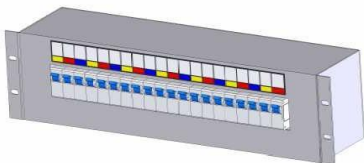

Ups Energy Systems

EasyBoard

Dimensions mm			Model No EB	Price (Euro)
Pole	Ways	WxHxD	Sheet Steel	
3 Pole EasyBoard				
3 Pole	4	430x650x145	EB 304000	46,00 €
3 Pole	6	430x650x145	EB 306000	48,00 €
3 Pole	8	430x650x145	EB 308000	50,00 €
3 Pole	12	430x650x145	EB 312000	59,00 €
3 Pole	16	430x650x145	EB 316000	65,00 €
3 Pole	20	430x650x145	EB 320000	85,00 €
3 Pole	24	430x650x145	EB 324000	92,50 €